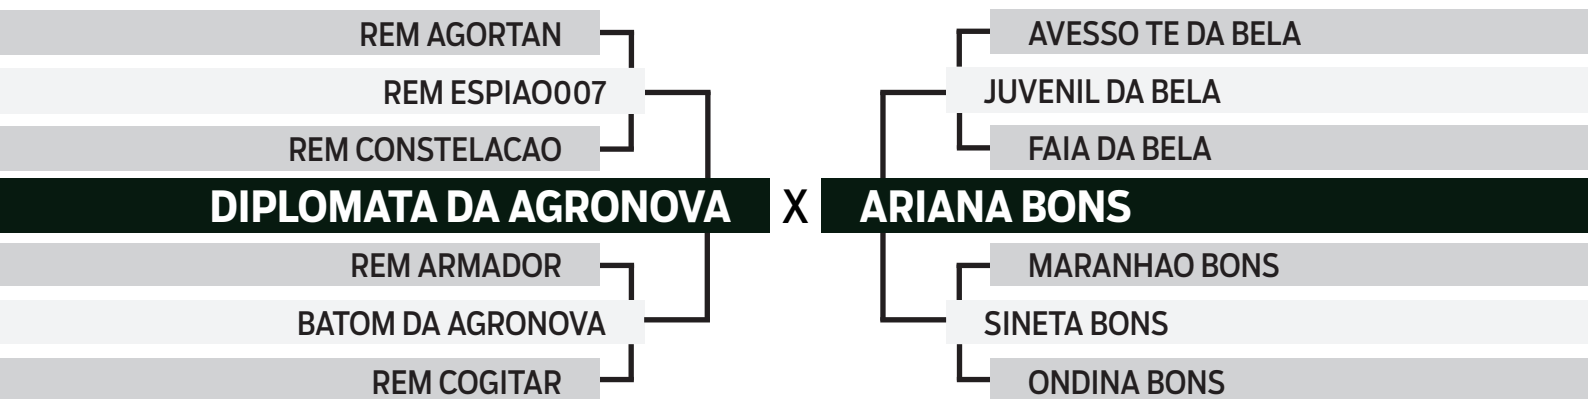

ESPECIAL BONSUCESSO

geração 2023

06

ESPLANADA BONS

SEXO: FÊMEA • REG: BONS 5086 • RAÇA: NELORE PO • NASC.: 01/01/2024
PESO: 436 KG

	MGT_e	MP120	DP210	DP450	DPE365	DPN	DSTAY	D3P	DAOL	DACAB
TOP INDICE	24.99	3.86	14.35	26.27	1.61	1.88	85.67	73.61	2.98	1.05
	4%	4%	3%	4%	2%	98%	6%	50%	8%	1%

	iABCZ	PD-ED	PS-ED	PM-EM	TMD	IPP	STAY	PE-365	AOL	ACAB	MAR	M
DECA INDICE	20.69	13.42	24.89	2.48	9.86	-29.62	31.56	1.317	3.709	2.042	0.38	3.835
P%	1	1	1	1	1	1	5	1	1	1	4	1
	-	-	-	-	-	-	-	-	-	-	-	-

	IQG	PN	TMD	PS	GPD	CFS	PES	STAY	IPP	AOL	EGS
TOP INDICE	28.408	0.834	9.857	24.884	11.469	7.972	1.67	31.556	-29.62	3.708	2.042
	2%	99%	2%	0.5%	2%	0.5%	2%	51%	1%	1%	6%